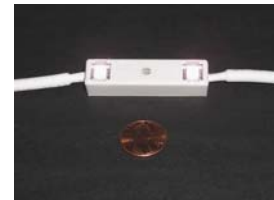

Perimeter and Skirt Accent Lights

SloanLED's LiquaLED Perimeter and new Skirt Accent Lights add dynamic, full-spectrum, colored accent lighting to your spa's exterior. The Perimeter Lights are available in two different systems and mount underneath a top-side concealed lip, or along the bottom-side kick-plate area. The Skirt Lights provide additional accent lighting by mounting directly to the spa's skirting. The Skirt Lights may also be used on steps, gazebos or any vertical exterior surface where a splash of color will enhance your spa environment.

All LiquaLED accent lights are fully compatible with the LiquaLED line of Bullet Lights, Cluster Main Lights, Controllers, Power Supplies and Accessories, and illuminate in sync with the system's color-changing and sequencing programs. The proven positive-lock connectors and simple daisy-chain wiring allows for easy expansion and integration with other LiquaLED components. The high-temp cable sets will not melt, even under the highest temperature foaming operations. These robust, high quality RGB LED products are easy to install and operate, and provide the perfect complement to your spa's interior LED lighting.

Standard Perimeter Lighting System

- Color changing modules use individual Red, Green and Blue LEDs to produce the full spectrum of colors
- Peel-n-Stick mounting of modules
- Available in a single-module 18" string or in a 6' string w/ four LED modules spaced on 18" centers; the 6' string is pre-mounted in an extruded track for easy mounting & wire management

Std. Perimeter Light (w/ track)

Premium Perimeter Lighting System

- This upgraded system uses two high-brightness, integrated RGB LEDs per module for beautifully blended colors, and increased brightness
- Higher light output offers longer throw of light & wider coverage area
- Peel-n-Stick or mechanical mounting of modules (using screws/rivets)
- Available in a 7 1/2' string w/ four modules spaced on 18" centers