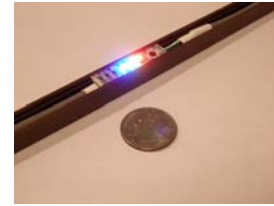

Perimeter and Skirt Accent Lights

SloanLED's LiquaLED Perimeter and new Skirt Accent Lights add dynamic, full-spectrum, colored accent lighting to your spa's exterior. The Perimeter Lights are available in two different systems and mount underneath a top-side concealed lip, or along the bottom-side kick-plate area. The Skirt Lights provide additional accent lighting by mounting directly to the spa's skirting. The Skirt Lights may also be used on steps, gazebos or any vertical exterior surface where a splash of color will enhance your spa environment.

All LiquaLED accent lights are fully compatible with the LiquaLED line of Bullet Lights, Cluster Main Lights, Controllers, Power Supplies and Accessories, and illuminate in sync with the system's color-changing and sequencing programs. The proven positive-lock connectors and simple daisy-chain wiring allows for easy expansion and integration with other LiquaLED components. The high-temp cable sets will not melt, even under the highest temperature foaming operations. These robust, high quality RGB LED products are easy to install and operate, and provide the perfect complement to your spa's interior LED lighting.

Standard Perimeter Lighting System

- Color changing modules use individual Red, Green and Blue LEDs to produce the full spectrum of colors
- Peel-n-Stick mounting of modules
- Available in a single-module 18" string or in a 6' string w/ four LED modules spaced on 18" centers; the 6' string is pre-mounted in an extruded track for easy mounting & wire management

Std. Perimeter Light (w/ track)

Premium Perimeter Lighting System

- This upgraded system uses two high-brightness, integrated RGB LEDs per module for beautifully blended colors, and increased brightness
- Higher light output offers longer throw of light & wider coverage area
- Peel-n-Stick or mechanical mounting of modules (using screws/rivets)
- Available in a 7 1/2' string w/ four modules spaced on 18" centers