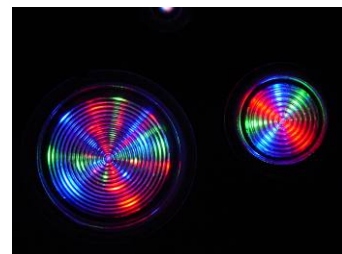

Fits Various Lens Sizes

6/19/07

Your Single Source for LED Innovation, Experience & Selection – Since 1957